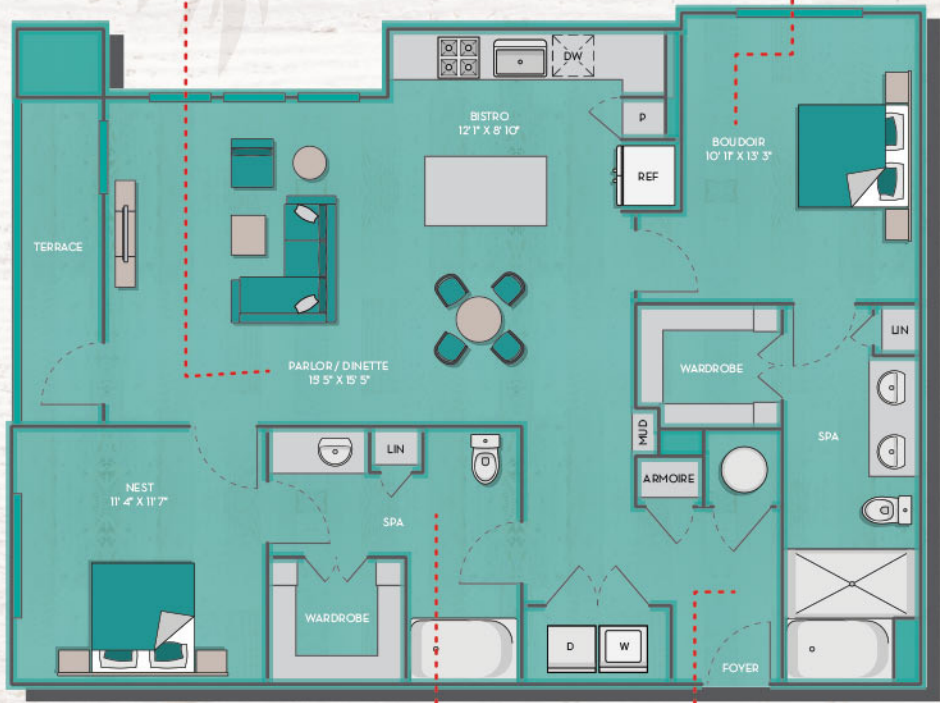

Greetings
From

SORRENTO

2 Bed | 2 Bath | 1,258 Sq. Ft.

AlexanHenderson.com | p 214.515.9107 f 214.515.9108 | 1945 Bennett Ave. | Dallas, TX 75206

**MAKE
EVERYDAY**
— a Vacation —

ALEXAN™
HENDERSON

Rent _____

Deposit _____

Fees _____

Notes _____

Floor plan is an artist's rendering and may not be to scale.
Square footage is approximate and may vary by unit.
Availability and pricing subject to change. See an office representative for details.