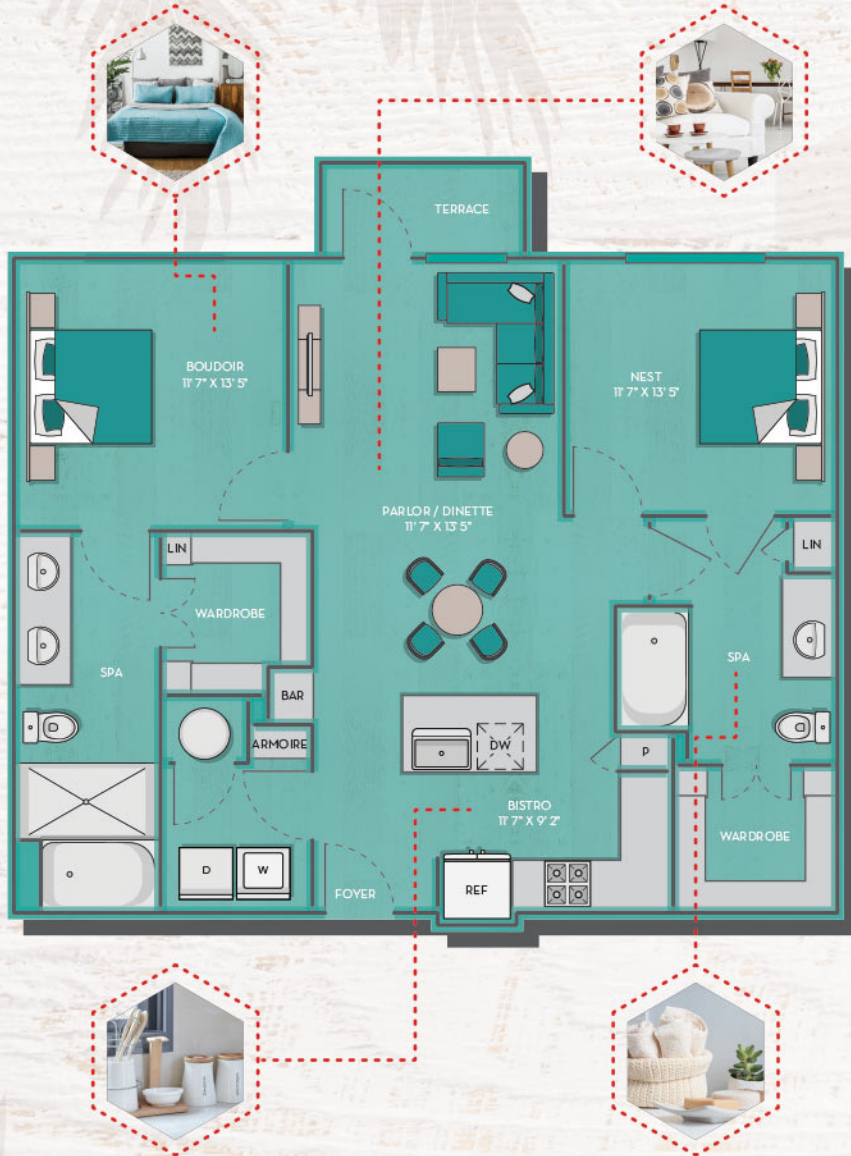

Greetings From **FIJI**

2 Bed | 2 Bath | 1,035 Sq. Ft.

AlexanHenderson.com | p 214.515.9107 f 214.515.9108 | 1945 Bennett Ave. | Dallas, TX 75206

ALEXAN[™]
HENDERSON

Rent _____

Deposit _____

Fees _____

Notes _____

Floor plan is an artist's rendering and may not be to scale.
Square footage is approximate and may vary by unit.
Availability and pricing subject to change. See an office representative for details.